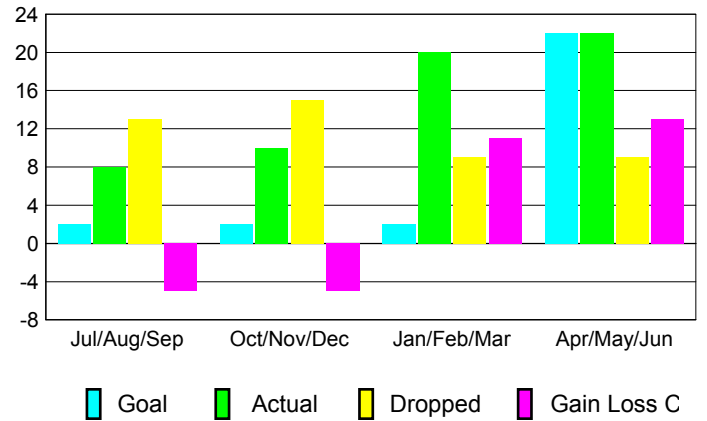

GMT: **Open**

Location: **GERMANY**

GMT CA: **4**

**CLUBS**

Month	New Club Goal	Actual New Clubs	Actual Dropped Clubs	Gain/Loss of Clubs
<b>2012-2013</b>				
Jul/Aug/Sep	0	0	0	0
Oct/Nov/Dec	0	0	0	0
Jan/Feb/Mar	0	0	0	0
Apr/May/June	1	0	0	0
<b>Totals</b>	<b>1</b>	<b>0</b>	<b>0</b>	<b>0</b>

**Club Results 2012-2013**  
Goal, New, Dropped, Gain/Loss

**YTD Status Quo Clubs 2012-2013**

Status Quo Clubs Compared to Status Quo Members

**Club Gain/Loss 2012-2013**

**MEMBERSHIP**

Month	Net Memb Goal	Actual New Memb	Actual Dropped Memb	Gain/Loss of Memb
<b>2012-2013</b>				
Jul/Aug/Sep	2	8	13	-5
Oct/Nov/Dec	2	10	15	-5
Jan/Feb/Mar	2	20	9	11
Apr/May/June	22	22	9	13
<b>Totals</b>	<b>28</b>	<b>60</b>	<b>46</b>	<b>14</b>

**Membership Results 2012-2013**  
Goal, New, Dropped, Gain/Loss

**Gender Comparison 2012-2013**

**Membership Gain/Loss 2012-2013**